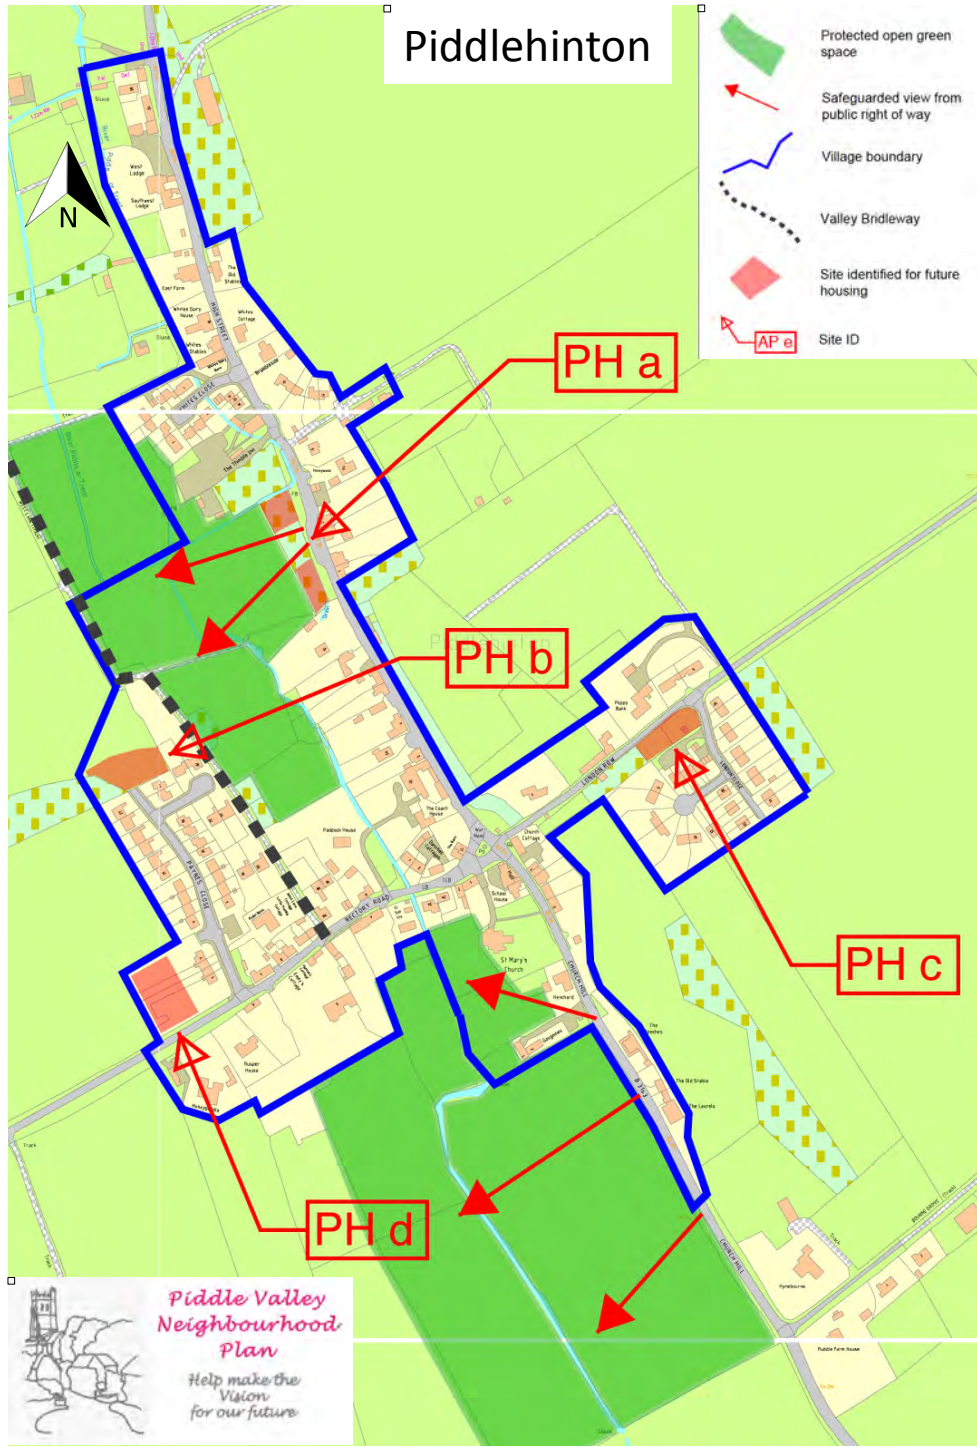

Piddlehinton

-  Protected open green space
-  Safeguarded view from public right of way
-  Village boundary
-  Valley Bridleway
-  Site identified for future housing
-  Site ID

We need your views on these suggested sites for housing

Please complete the information requested below and hand in the form at the end of the meeting, or return it to the PVNV Postbag at Piddletrenthide PO & Village Stores by **Monday 8 December**.

Your name
Which village do you live in
Contact details (email or telephone)

- Are you familiar with this site (Y/N)?
- Looking at the map, do you think housing should be built on this site (Y/N)?

Site	r	r	Please give the main reason for your answer
PH a			
PH b			
PH c			
PH d			